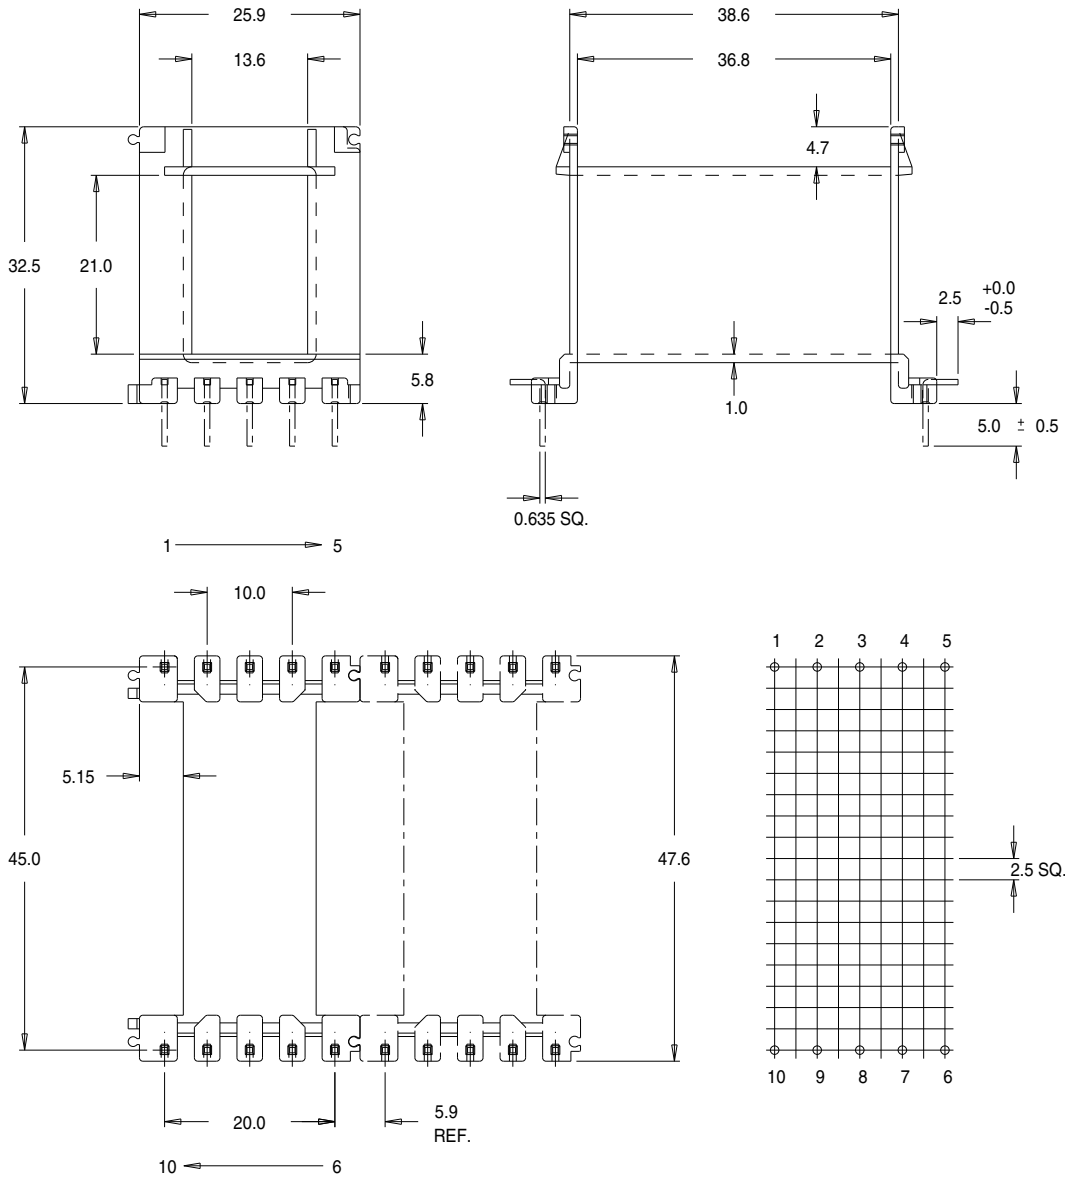

Part No. U39216

UI39 x 21.0 Single Section 'U' Range Bobbin

Dimensions in millimetres.